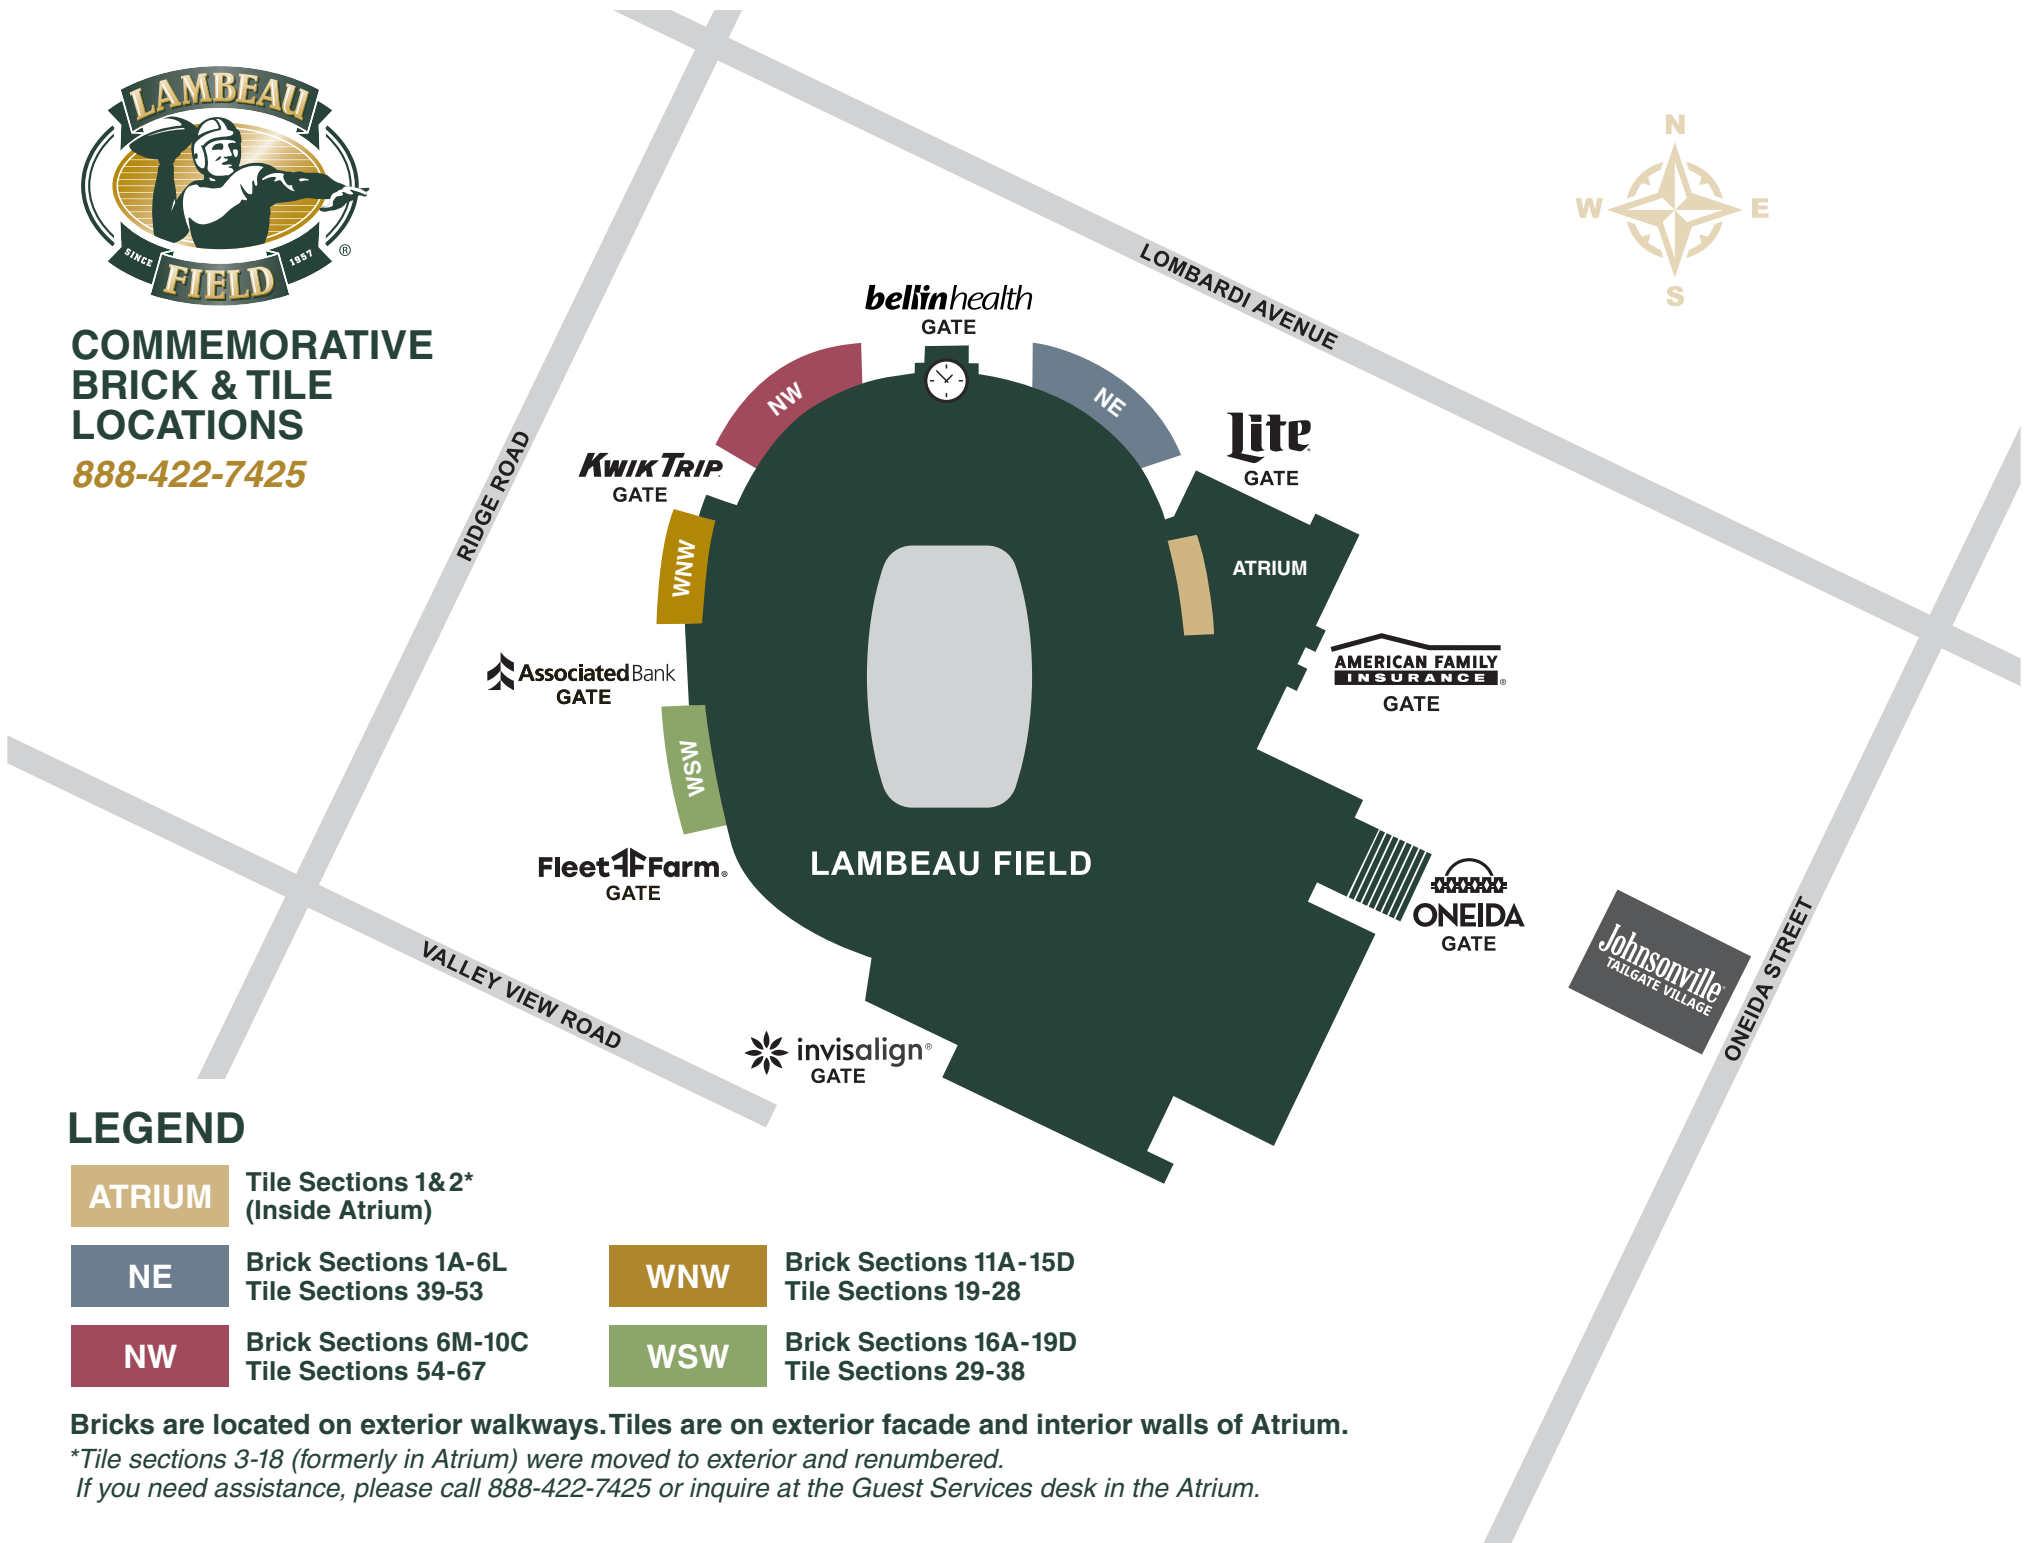

COMMEMORATIVE BRICK & TILE LOCATIONS

888-422-7425

LEGEND

ATRIUM Tile Sections 1&2*
(Inside Atrium)

NE Brick Sections 1A-6L
Tile Sections 39-53

NW Brick Sections 6M-10C
Tile Sections 54-67

WNW Brick Sections 11A-15D
Tile Sections 19-28

WSW Brick Sections 16A-19D
Tile Sections 29-38

Bricks are located on exterior walkways. Tiles are on exterior facade and interior walls of Atrium.

**Tile sections 3-18 (formerly in Atrium) were moved to exterior and renumbered.*